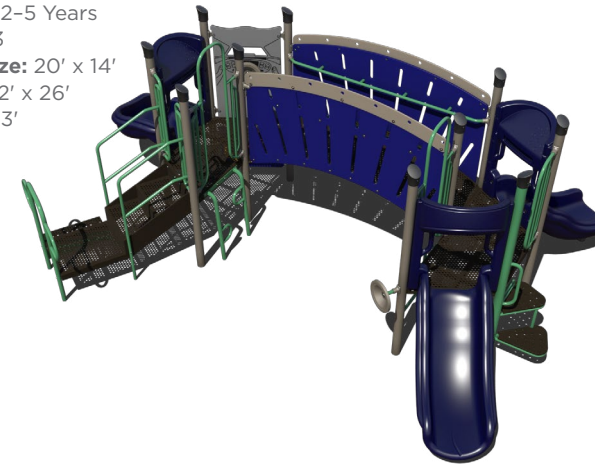

REG. PRICE: \$17,569

Age Group: 2-12 Years
Capacity: 18
Structure Size: 16' x 9'
Use Zone: 28' x 21'
Fall Height: 4'
ADA: Yes

PS3-30796-2 \$13,691

REG. PRICE: \$22,819

Age Group: 2-12 Years
Capacity: 20
Structure Size: 19' x 15'
Use Zone: 31' x 27'
Fall Height: 5'
ADA: Yes

Want a square integrated shade?

PS3-30796-S \$16,090

PS3-32511-2 \$14,036

REG. PRICE: \$23,394

Age Group: 2-5 Years
Capacity: 23
Structure Size: 20' x 14'
Use Zone: 32' x 26'
Fall Height: 3'
ADA: Yes

R3-20423 \$20,145

REG. PRICE: \$28,779

Age Group: 2-12 Years
Capacity: 25-30
Structure Size: 25' x 14'
Use Zone: 37' x 26'
Fall Height: 4'
ADA: Yes

PS5-33544 \$19,969

REG. PRICE: \$33,281

Age Group: 2-5 Years
Capacity: 48
Structure Size: 23' x 22'
Use Zone: 35' x 34'
Fall Height: 4'
ADA: Yes