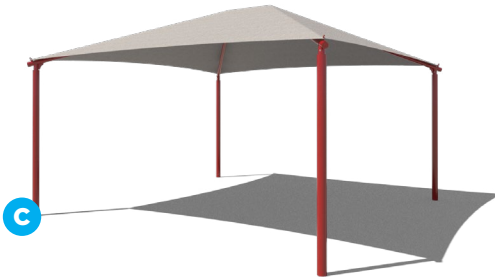

Use Zone: 18' x 18'

Ages: 5-12 Years

Shade & Site Furnishings

A. 6' Metro Bench \$1,022

REGULAR PRICE: \$1,278

Model: B6WBMETRO

B. Horizontal Strap Trash Receptacle \$381

REGULAR PRICE: \$476

Model: TR32HORZ

Lid and liner sold separately

C. 24' Square Shade \$4,276

REGULAR PRICE: \$5,345

Model: SD242408IG

Features 8' Height, Glide Elbow™ Fabric Release, and In-Ground Mounting

D. 18' Hexagon Umbrella Shade \$3,214

REGULAR PRICE: \$4,018

Model: HU181808IG

Features 8' Height, Glide Elbow™ Fabric Release, and In-Ground Mounting

E. Regal Picnic Tables From \$700

Standard Table: T6RC \$710 \$888

Accessible Table: T6RCHDCP \$700 \$875