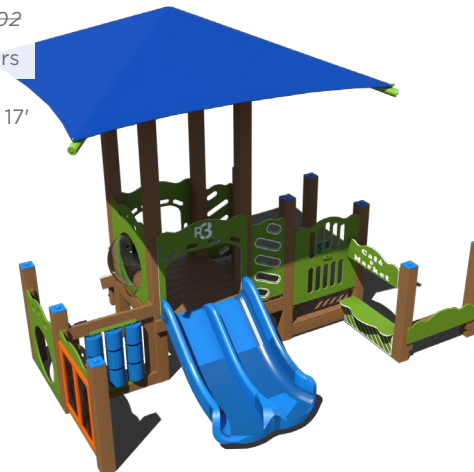

Want a square integrated shade?

PS3-30796-S \$16,090

PS3-32511-2 \$14,036

REG. PRICE: \$23,394

Age Group: 2-5 Years
Capacity: 23
Structure Size: 20' x 14'
Use Zone: 32' x 26'
Fall Height: 3'
ADA: Yes

R3-20423 \$20,145

REG. PRICE: \$28,779

Age Group: 2-12 Years
Capacity: 25-30
Structure Size: 25' x 14'
Use Zone: 37' x 26'
Fall Height: 4'
ADA: Yes

PS5-33544 \$19,969

REG. PRICE: \$33,281

Age Group: 2-5 Years
Capacity: 48
Structure Size: 23' x 22'
Use Zone: 35' x 34'
Fall Height: 4'
ADA: Yes

R3-20125-1 \$17,431

REG. PRICE: \$24,902

Age Group: 2-5 Years
Capacity: 18
Structure Size: 12' x 17'
Use Zone: 24' x 29'
Fall Height: 3'
ADA: Yes

Freestanding Play Events

2-Bay Arch Swing Frame \$2,014

REGULAR PRICE: \$2,518