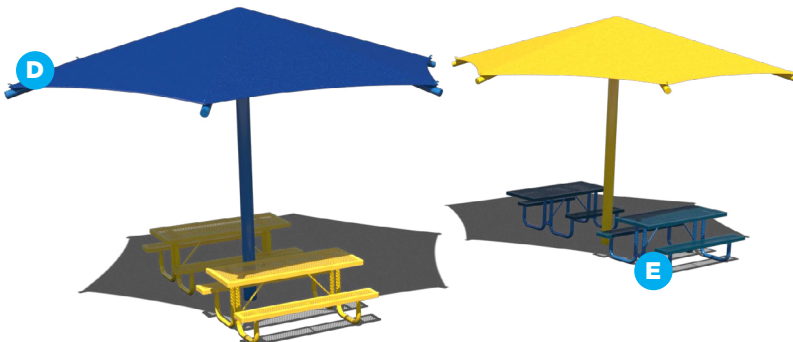

Use Zone: 18' x 18'

Ages: 5-12 Years

Shade & Site Furnishings

A. 6' Metro Bench \$1,022

REGULAR PRICE: \$1,278

Model: B6WBMETRO

B. Horizontal Strap Trash Receptacle \$381

REGULAR PRICE: \$476

Model: TR32HORZ

Lid and liner sold separately

C. 24' Square Shade \$4,276

REGULAR PRICE: \$5,345

Model: SD242408IG

Features 8' Height, Glide Elbow™ Fabric Release, and In-Ground Mounting

D. 18' Hexagon Umbrella Shade \$3,214

REGULAR PRICE: \$4,018

Model: HU181808IG

Features 8' Height, Glide Elbow™ Fabric Release, and In-Ground Mounting

E. Regal Picnic Tables From \$700

Standard Table: T6RC \$710 \$888

Accessible Table: T6RCHDCP \$700 \$875